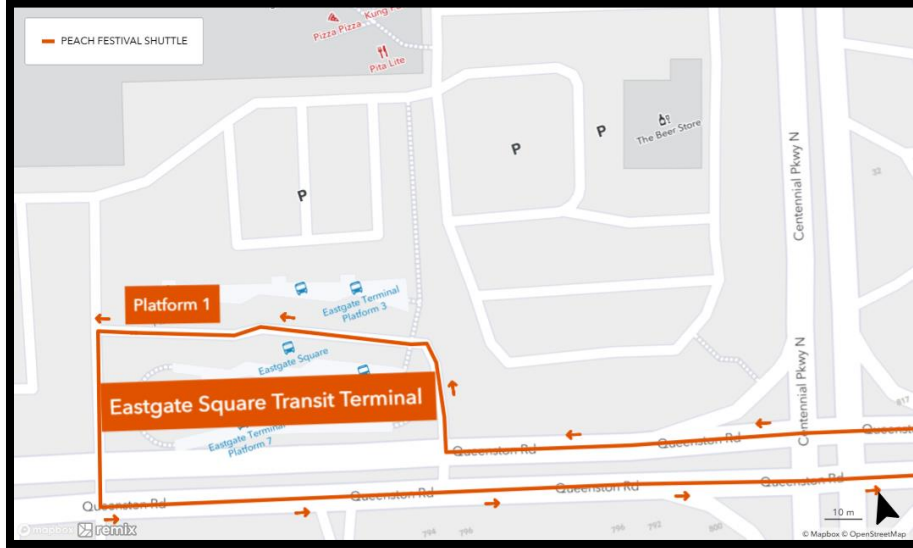

PEACH FESTIVAL SHUTTLE

Friday, August 23 – Sunday, August 25, 2024

Buses will depart Eastgate Square Transit Terminal (Platform 1):

-  **Friday, Aug. 23** - first trip at 4:30 PM, and then every 10 minutes until 8:00 PM.
-  **Saturday, Aug. 24** - first trip at 10:00 AM and every 10 minutes to 8:00 PM.
-  **Sunday, Aug. 25** - first trip at 10:00 AM and every 10 minutes to 2:00 PM.

Buses will depart Winona Park (Parkmanor Drive by the mailboxes):

-  **Friday, Aug. 23** - first trip at 5:00 PM and every 10 minutes until 11:30 PM.
-  **Saturday, Aug. 24** - first trip at 10:30 AM and every 10 minutes 11:30 PM.
-  **Sunday, Aug. 25** - first trip at 10:30 AM and every 10 minutes until 7:00 PM.