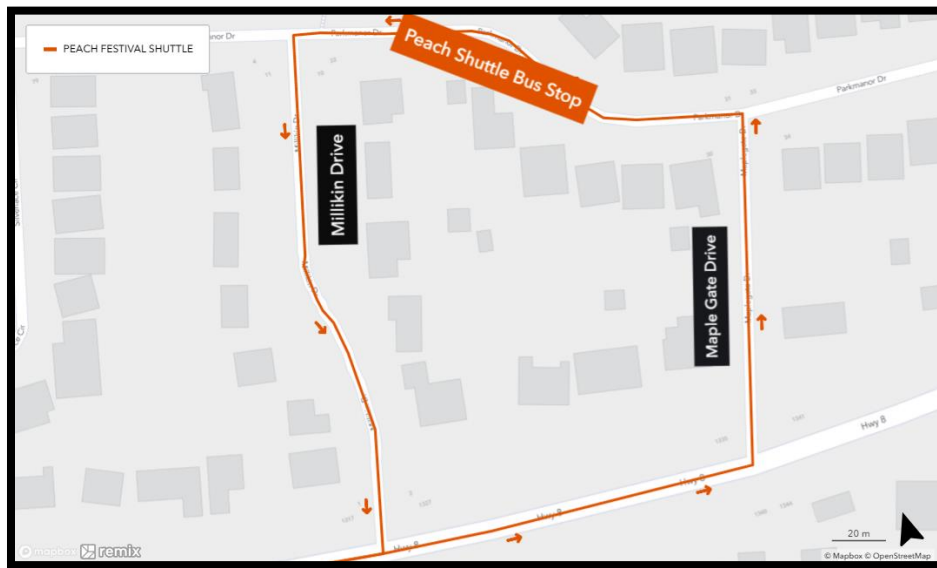

PEACH FESTIVAL SHUTTLE

Friday, August 23 – Sunday, August 25, 2024

Buses will depart Eastgate Square Transit Terminal (Platform 1):

-  **Friday, Aug. 23** - first trip at 4:30 PM, and then every 10 minutes until 8:00 PM.
-  **Saturday, Aug. 24** - first trip at 10:00 AM and every 10 minutes to 8:00 PM.
-  **Sunday, Aug. 25** - first trip at 10:00 AM and every 10 minutes to 2:00 PM.

Buses will depart Winona Park (Parkmanor Drive by the mailboxes):

-  **Friday, Aug. 23** - first trip at 5:00 PM and every 10 minutes until 11:30 PM.
-  **Saturday, Aug. 24** - first trip at 10:30 AM and every 10 minutes 11:30 PM.
-  **Sunday, Aug. 25** - first trip at 10:30 AM and every 10 minutes until 7:00 PM.