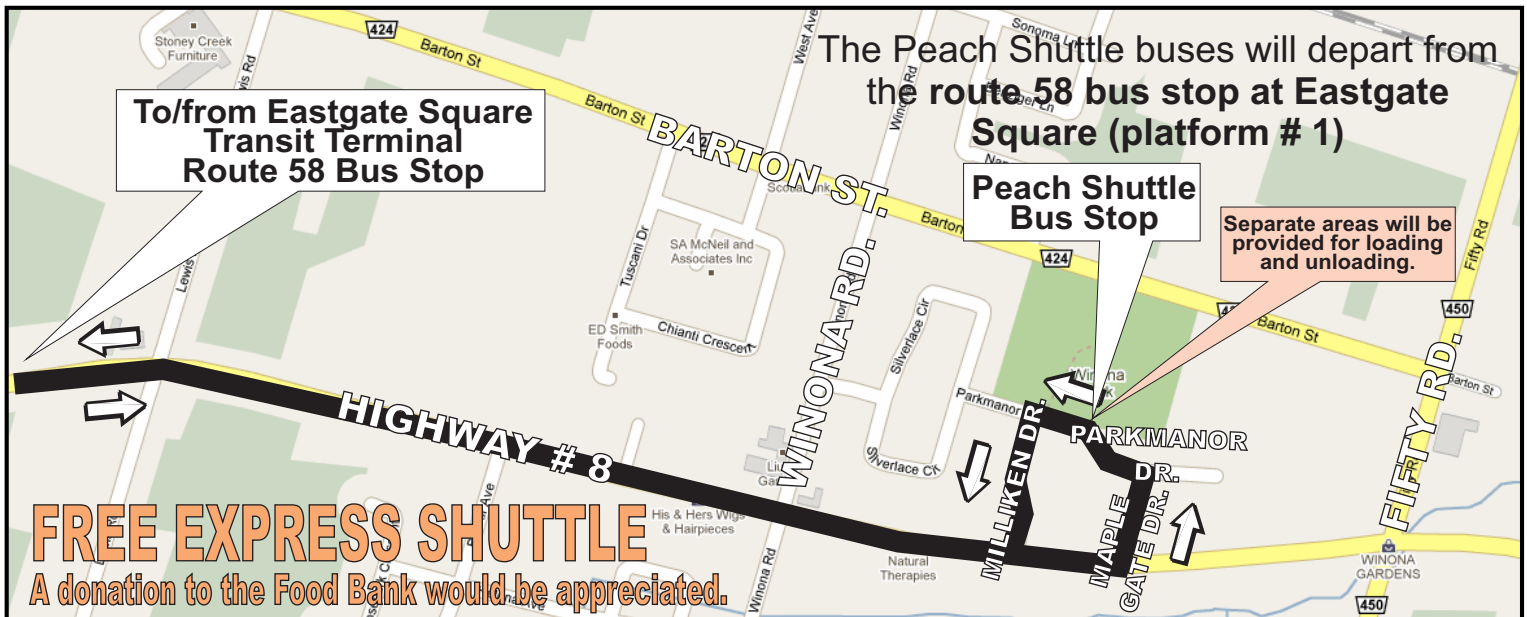

# PEACH FESTIVAL SHUTTLE

Friday, Aug. 26 to Sunday, Aug. 28, 2016

Buses will depart Eastgate Square Transit Terminal (route 58 bus stop):

-  **Friday, Aug. 26** - first trip at 4:24 PM, and then every 12 minutes until 8:00 PM.
-  **Saturday, Aug. 27** - first trip at 10:00 AM, and every 12 minutes until 3:00 PM and then every 10 minutes to 8:00 PM.
-  **Sunday, Aug. 28** - first trip at 10:00 AM and every 12 minutes until 12:00 Noon and then every 10 minutes to 4:00 PM.

Buses will depart Winona Park (Parkmanor Drive by the mailboxes):

-  **Friday, Aug. 26** - first trip at 5:00 PM and every 12 minutes until 11:30 PM.
-  **Saturday, Aug. 27** - first trip at 10:24 AM and every 12 minutes until 3:24 PM and then every 10 minutes 11:30 PM.
-  **Sunday, Aug. 28** - first trip at 10:24 AM and every 12 minutes until 12:24 PM and then every 10 minutes until 7:00 PM.