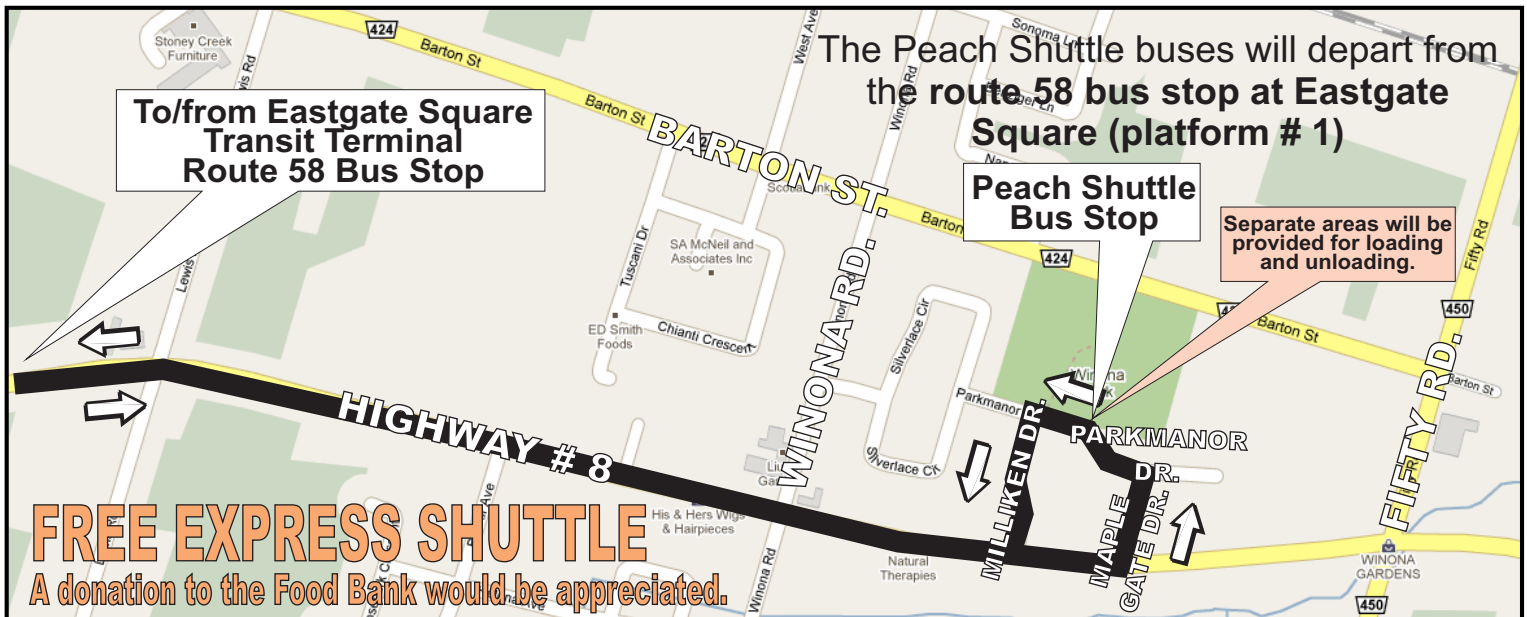

PEACH FESTIVAL SHUTTLE

Friday, Aug. 25 to Sunday, Aug. 27, 2017

Buses will depart Eastgate Square Transit Terminal (route 58 bus stop):

-  **Friday, Aug. 25** - first trip at 4:24 PM, and then every 12 minutes until 8:00 PM.
-  **Saturday, Aug. 26** - first trip at 10:00 AM, and every 12 minutes until 3:00 PM and then every 10 minutes to 8:00 PM.
-  **Sunday, Aug. 27** - first trip at 10:00 AM and every 12 minutes until 12:00 Noon and then every 10 minutes to 4:00 PM.

Buses will depart Winona Park (Parkmanor Drive by the mailboxes):

-  **Friday, Aug. 25** - first trip at 5:00 PM and every 12 minutes until 11:30 PM.
-  **Saturday, Aug. 26** - first trip at 10:24 AM and every 12 minutes until 3:24 PM and then every 10 minutes 11:30 PM.
-  **Sunday, Aug. 27** - first trip at 10:24 AM and every 12 minutes until 12:24 PM and then every 10 minutes until 7:00 PM.