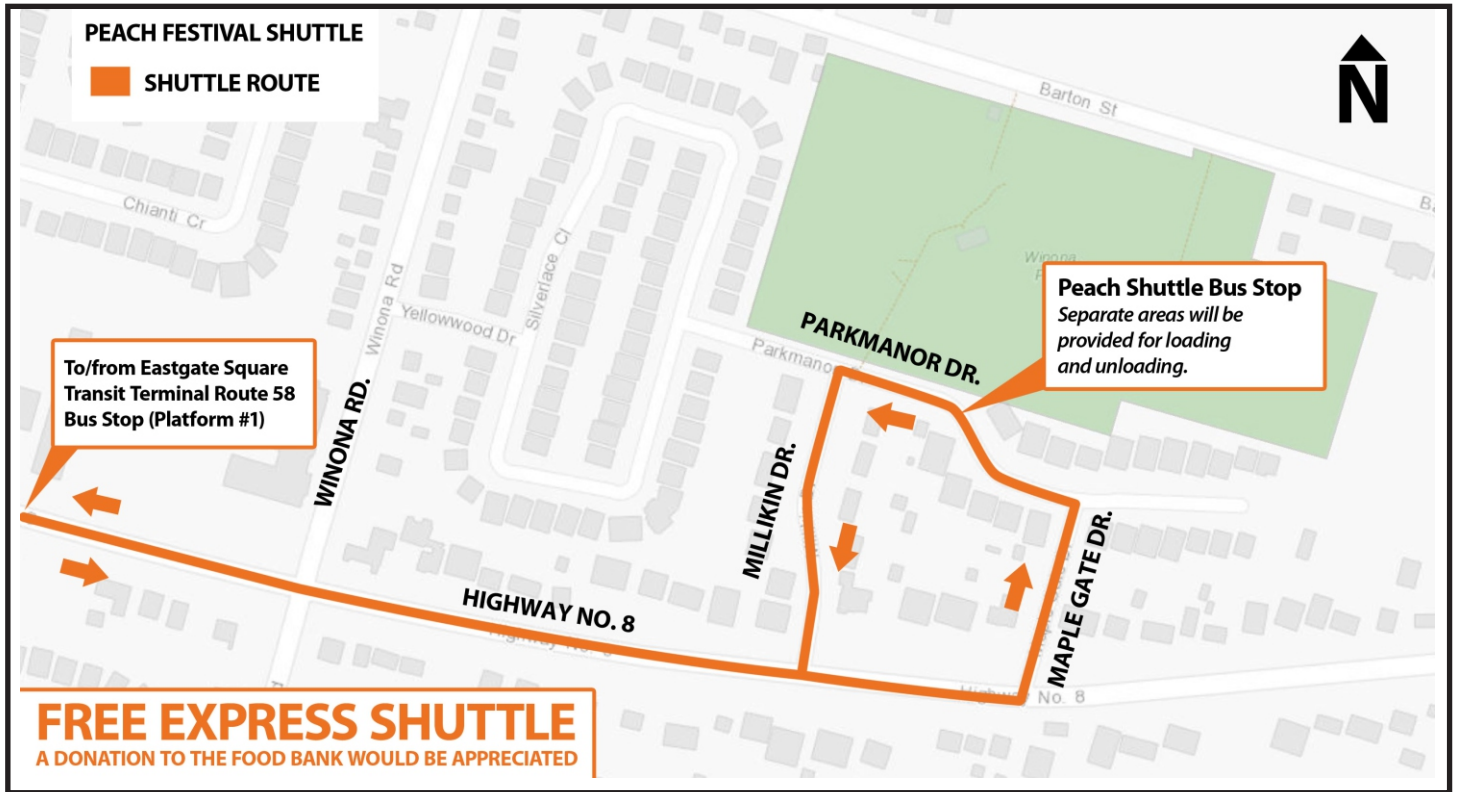

PEACH FESTIVAL SHUTTLE

Friday, Aug. 24 to Sunday, Aug. 26, 2018

Buses will depart Eastgate Square Transit Terminal (route 58 bus stop):

-  **Friday, Aug. 24** - first trip at 4:30 PM, and then every 10 minutes until 8:00 PM.
-  **Saturday, Aug. 25** - first trip at 10:00 AM and every 10 minutes to 8:00 PM.
-  **Sunday, Aug. 26** - first trip at 10:00 AM and every 10 minutes to 2:00 PM.

Buses will depart Winona Park (Parkmanor Drive by the mailboxes):

-  **Friday, Aug. 24** - first trip at 5:00 PM and every 10 minutes until 11:30 PM.
-  **Saturday, Aug. 25** - first trip at 10:30 AM and every 10 minutes 11:30 PM.
-  **Sunday, Aug. 26** - first trip at 10:30 AM and every 10 minutes until 7:00 PM