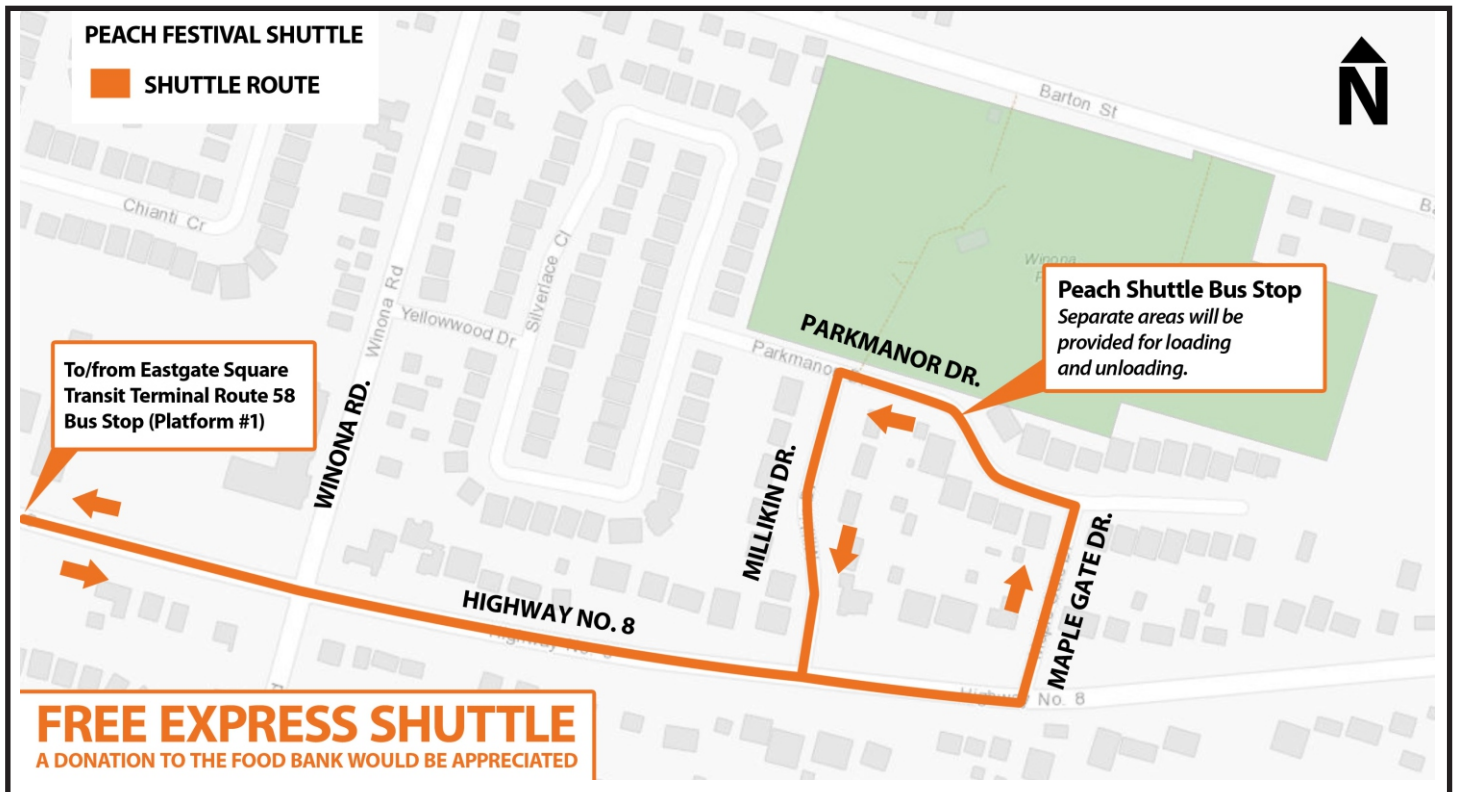

PEACH FESTIVAL SHUTTLE

Friday, Aug. 23 to Sunday, Aug. 25, 2019

Buses will depart Eastgate Square Transit Terminal (route 58 bus stop):

-  **Friday, Aug. 23** - first trip at 4:30 PM, and then every 10 minutes until 8:00 PM.
-  **Saturday, Aug. 24** - first trip at 10:00 AM and every 10 minutes to 8:00 PM.
-  **Sunday, Aug. 25** - first trip at 10:00 AM and every 10 minutes to 2:00 PM.

Buses will depart Winona Park (Parkmanor Drive by the mailboxes):

-  **Friday, Aug. 23** - first trip at 5:00 PM and every 10 minutes until 11:30 PM.
-  **Saturday, Aug. 24** - first trip at 10:30 AM and every 10 minutes 11:30 PM.
-  **Sunday, Aug. 25** - first trip at 10:30 AM and every 10 minutes until 7:00 PM