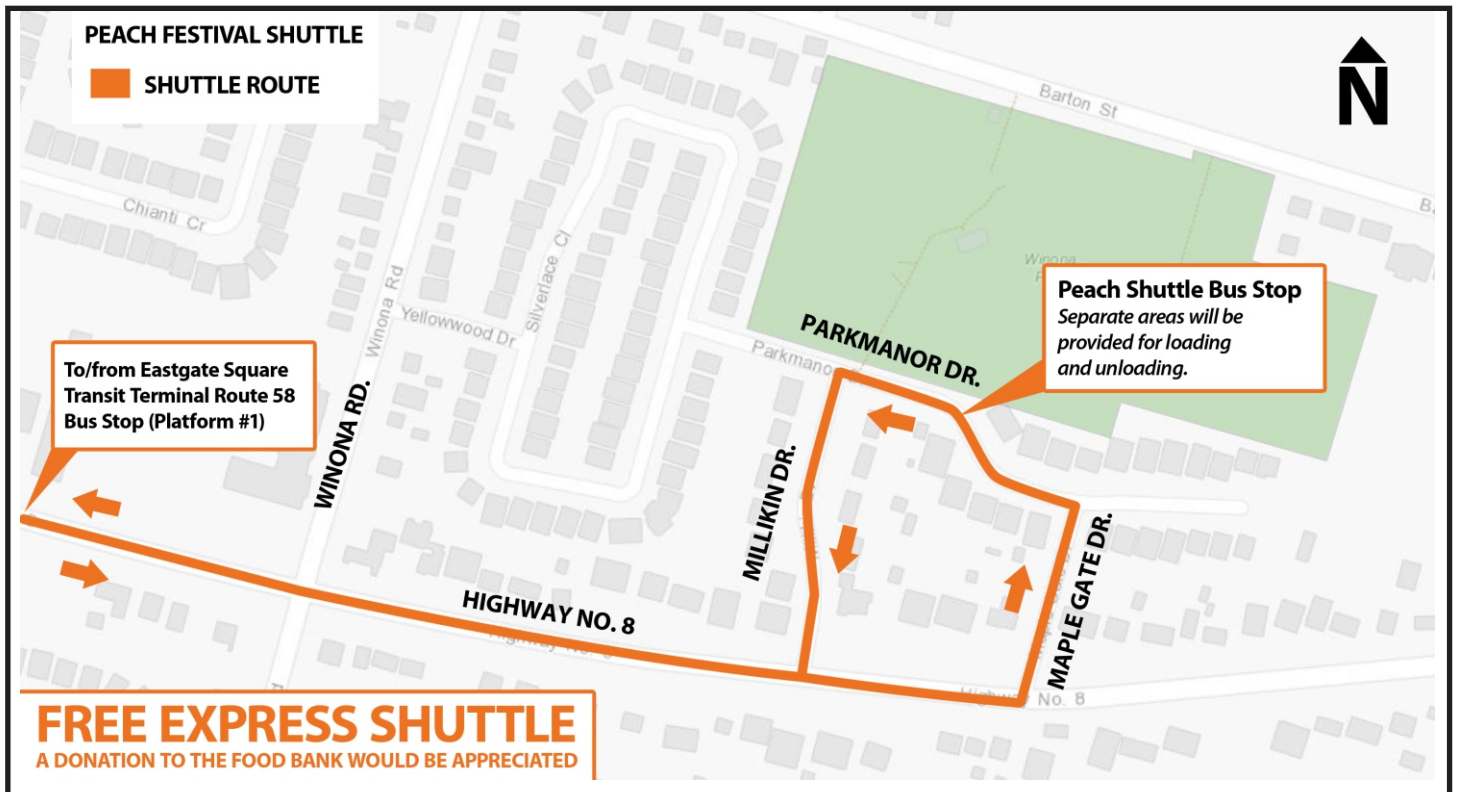

PEACH FESTIVAL SHUTTLE

Friday, Aug. 26 to Sunday, Aug. 28, 2022

Buses will depart Eastgate Square Transit Terminal (route 58 bus stop):

-  **Friday, Aug. 26** - first trip at 4:30 PM, and then every 10 minutes until 8:00 PM.
-  **Saturday, Aug. 27** - first trip at 10:00 AM and every 10 minutes to 8:00 PM.
-  **Sunday, Aug. 28** - first trip at 10:00 AM and every 10 minutes to 2:00 PM.

Buses will depart Winona Park (Parkmanor Drive by the mailboxes):

-  **Friday, Aug. 26** - first trip at 5:00 PM and every 10 minutes until 11:30 PM.
-  **Saturday, Aug. 27** - first trip at 10:30 AM and every 10 minutes 11:30 PM.
-  **Sunday, Aug. 28** - first trip at 10:30 AM and every 10 minutes until 7:00 PM